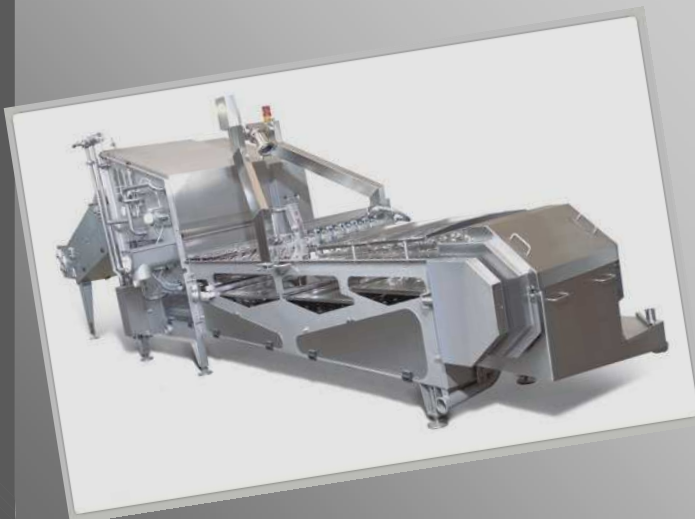

## BREAKERS FROM 900 TO 180 000 EGGS/HOUR

*Breaker from 900 to 9 000 eggs/hr*

*Breaker 7 000 eggs/hr*

*Breaker from 18 000 to 45 000 eggs/hr*

*Separating breaker 72 000 eggs/hr*

*Separating breaker 144 000 or 180 000 eggs/hr*